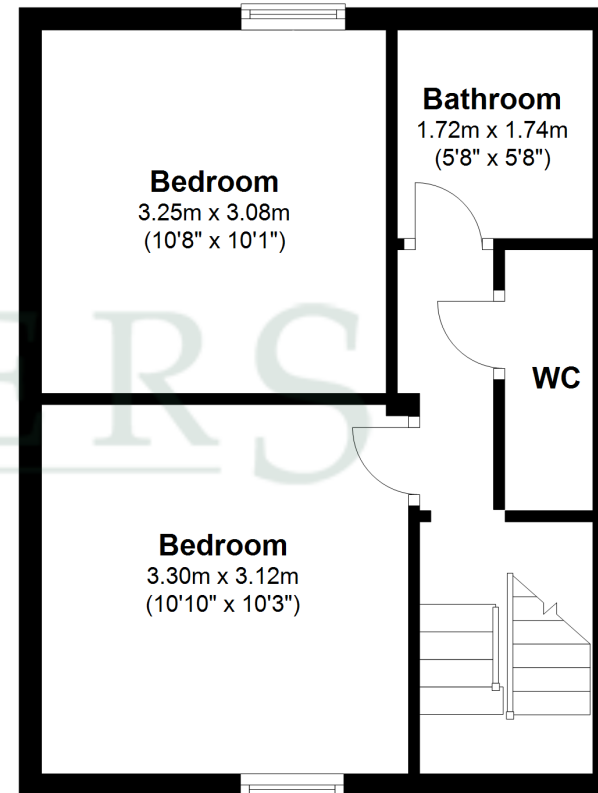

First Floor

Approx. 32.6 sq. metres (350.7 sq. feet)

Second Floor

Approx. 32.2 sq. metres (346.6 sq. feet)

Total area: approx. 64.8 sq. metres (697.2 sq. feet)

Whilst every effort has been made to ensure the accuracy of the floor plan contained here, measurements of doors, windows, rooms and any other item are approximate and no responsibility is taken for any error, omission or mis-statement. This Plan is for illustrative purposes only and should be used as such by any prospective purchaser.

Plan produced using PlanUp.