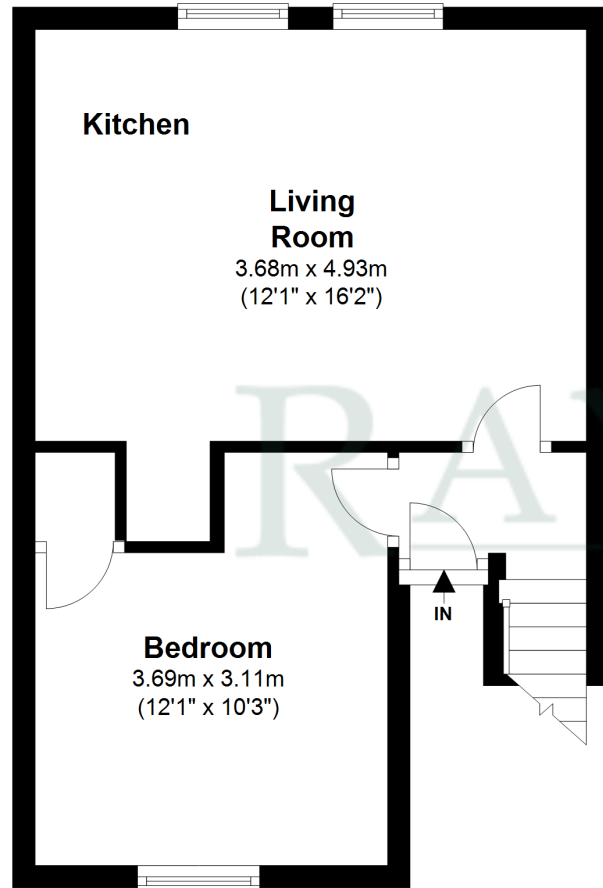

First Floor

Approx. 32.6 sq. metres (350.7 sq. feet)

Second Floor

Approx. 32.2 sq. metres (346.6 sq. feet)

Total area: approx. 64.8 sq. metres (697.2 sq. feet)

Whilst every effort has been made to ensure the accuracy of the floor plan contained here, measurements of doors, windows, rooms and any other item are approximate and no responsibility is taken for any error, omission or mis-statement. This Plan is for illustrative purposes only and should be used as such by any prospective purchaser.

Plan produced using PlanUp.