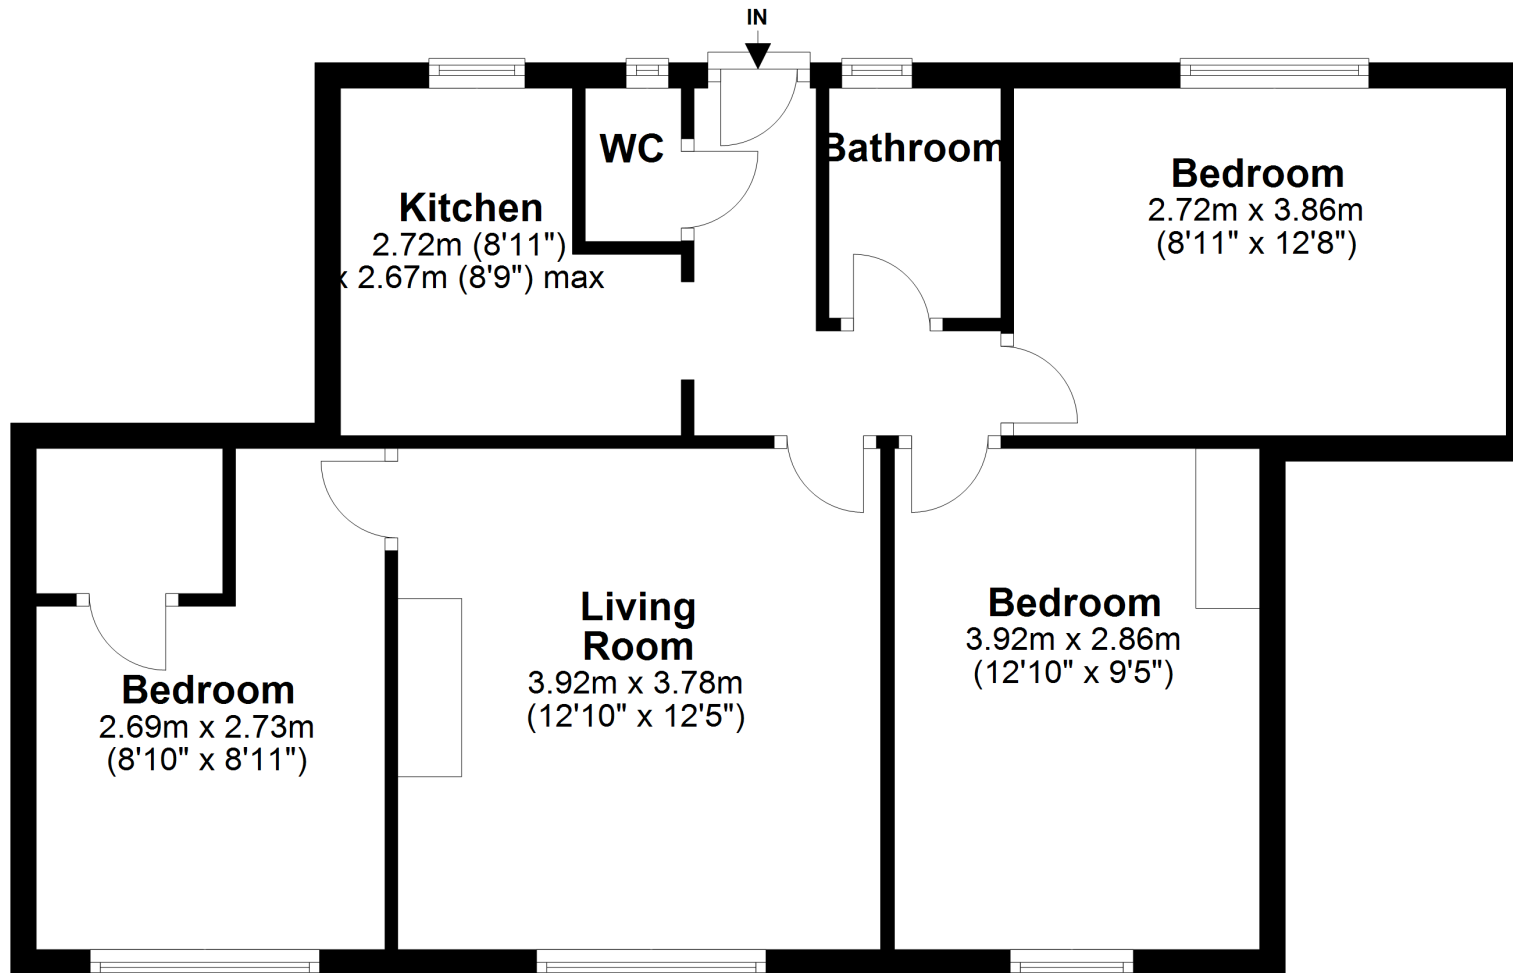

First Floor

Approx. 63.0 sq. metres (678.6 sq. feet)

Total area: approx. 63.0 sq. metres (678.6 sq. feet)

Whilst every effort has been made to ensure the accuracy of the floor plan contained here, measurements of doors, windows, rooms and any other item are approximate and no responsibility is taken for any error, omission or mis-statement. This Plan is for illustrative purposes only and should be used as such by any prospective purchaser.

Plan produced using PlanUp.