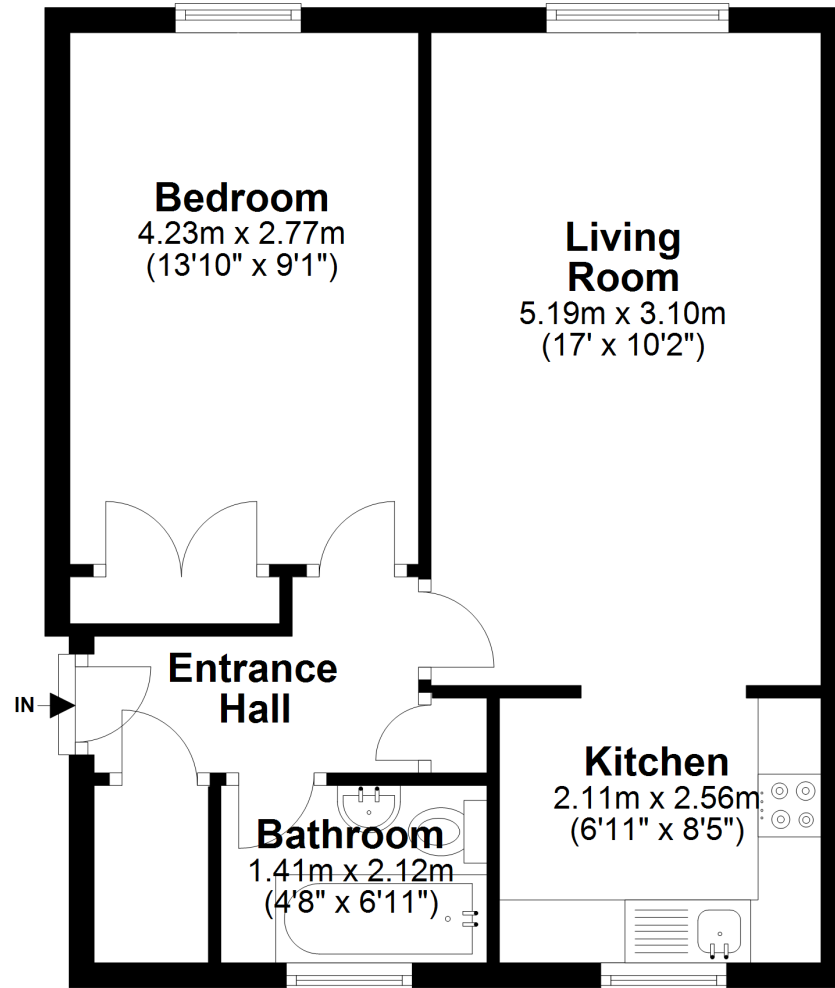

First Floor

Approx. 43.6 sq. metres (469.8 sq. feet)

Total area: approx. 43.6 sq. metres (469.8 sq. feet)

Whilst every effort has been made to ensure the accuracy of the floor plan contained here, measurements of doors, windows, rooms and any other item are approximate and no responsibility is taken for any error, omission or mis-statement. This Plan is for illustrative purposes only and should be used as such by any prospective purchaser.

Plan produced using PlanUp.